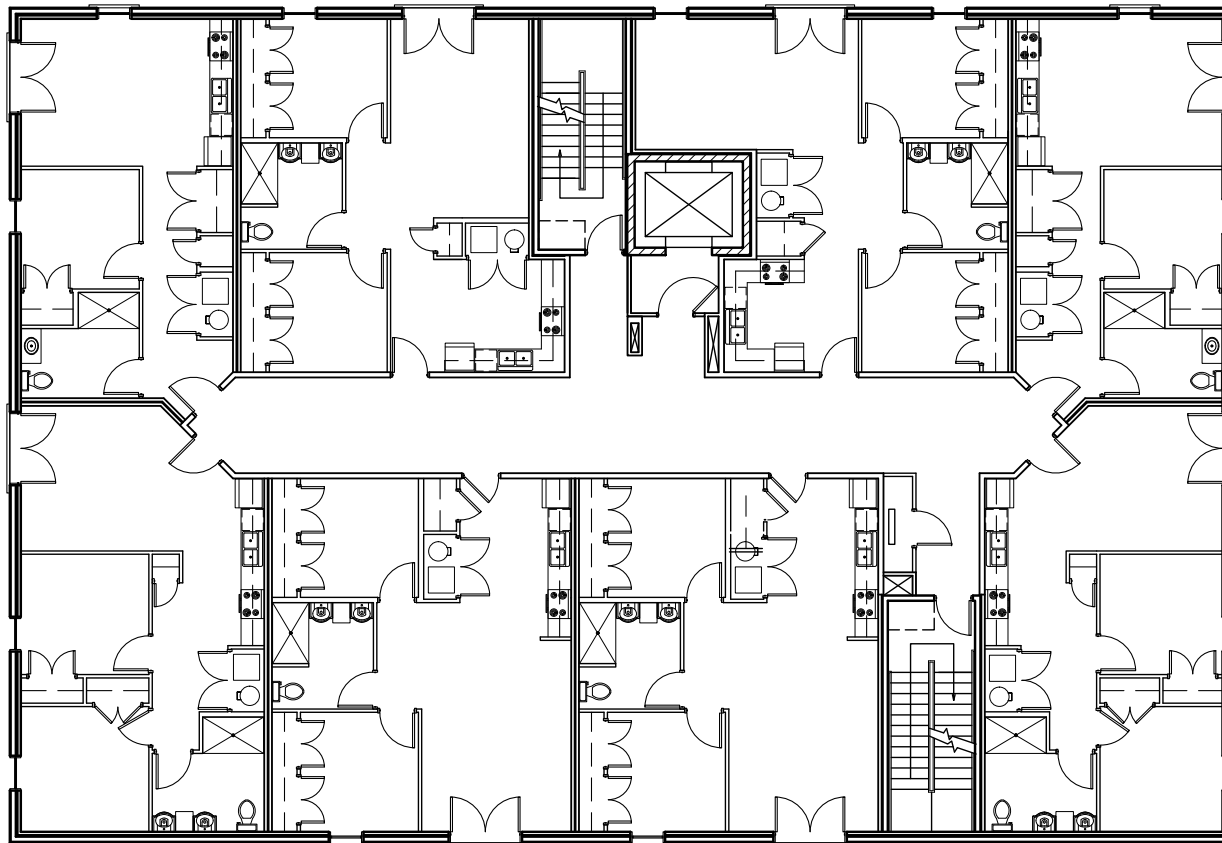

The Quarters

11 East Columbia Avenue Champaign, IL

All apartment floor plans are the same for each of the four residential floors. Numbering starts with the second floor as 2 going up by each floor.

Apartment_05

Apartment_06

Apartment_07

Apartment_08

1 bedroom/665 Sq Ft

2 bedroom/805 Sq Ft

2 bedroom/874 Sq Ft

1 bedroom/665 Sq Ft

Apartment_04

Apartment_03

Apartment_02

Apartment_01

2 bedroom/805 Sq Ft

2 bedroom/840 Sq Ft

2 bedroom/ 840 Sq Ft

2 bedroom/805 Sq Ft

500 block North Hickory Street Champaign, IL